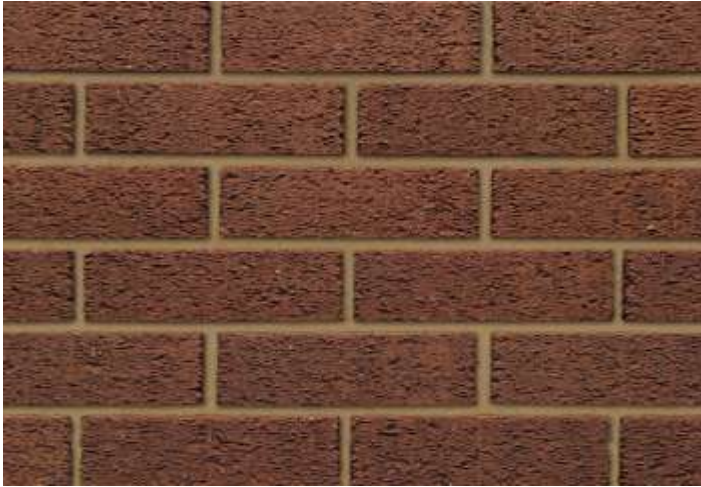

# Aldridge Multi Rustic

**Ibstock**  
At the heart of building

## Product Information

Ibstock Code:	0270
Type:	Wirecut
Facing Description:	Rusticated
Dry Brick Weight (kg):	2.2kg
Pack Quantity:	316
Packaging (standard):	Banded (plastic)
Factory:	Aldridge